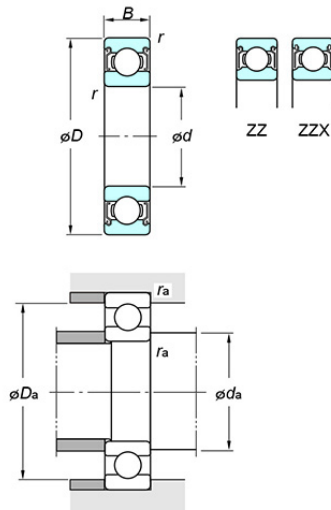

Deep groove ball bearings - Single-row - Shielded/sealed type - Shielded ZZ

#### (Boundary dimensions ...etc)

d(mm)	20
D(mm)	42
B(mm)	12
r(min.)(mm)	0.6
Basic load ratings : Cr(kN)	11.7
Basic load ratings : C0r(kN)	5.05
Fatigue load limit : Cu(kN)	0.350
factor : f0(l)	13.9
Limiting speeds(Grease lub.)(min-1)	17000
Limiting speeds(Oil lub.)(min-1)	

### Mounting dimensions

da(min.)(mm)	24
da(max.)(mm)	25
Da(max.)(mm)	38
ra(max.)(mm)	0.6